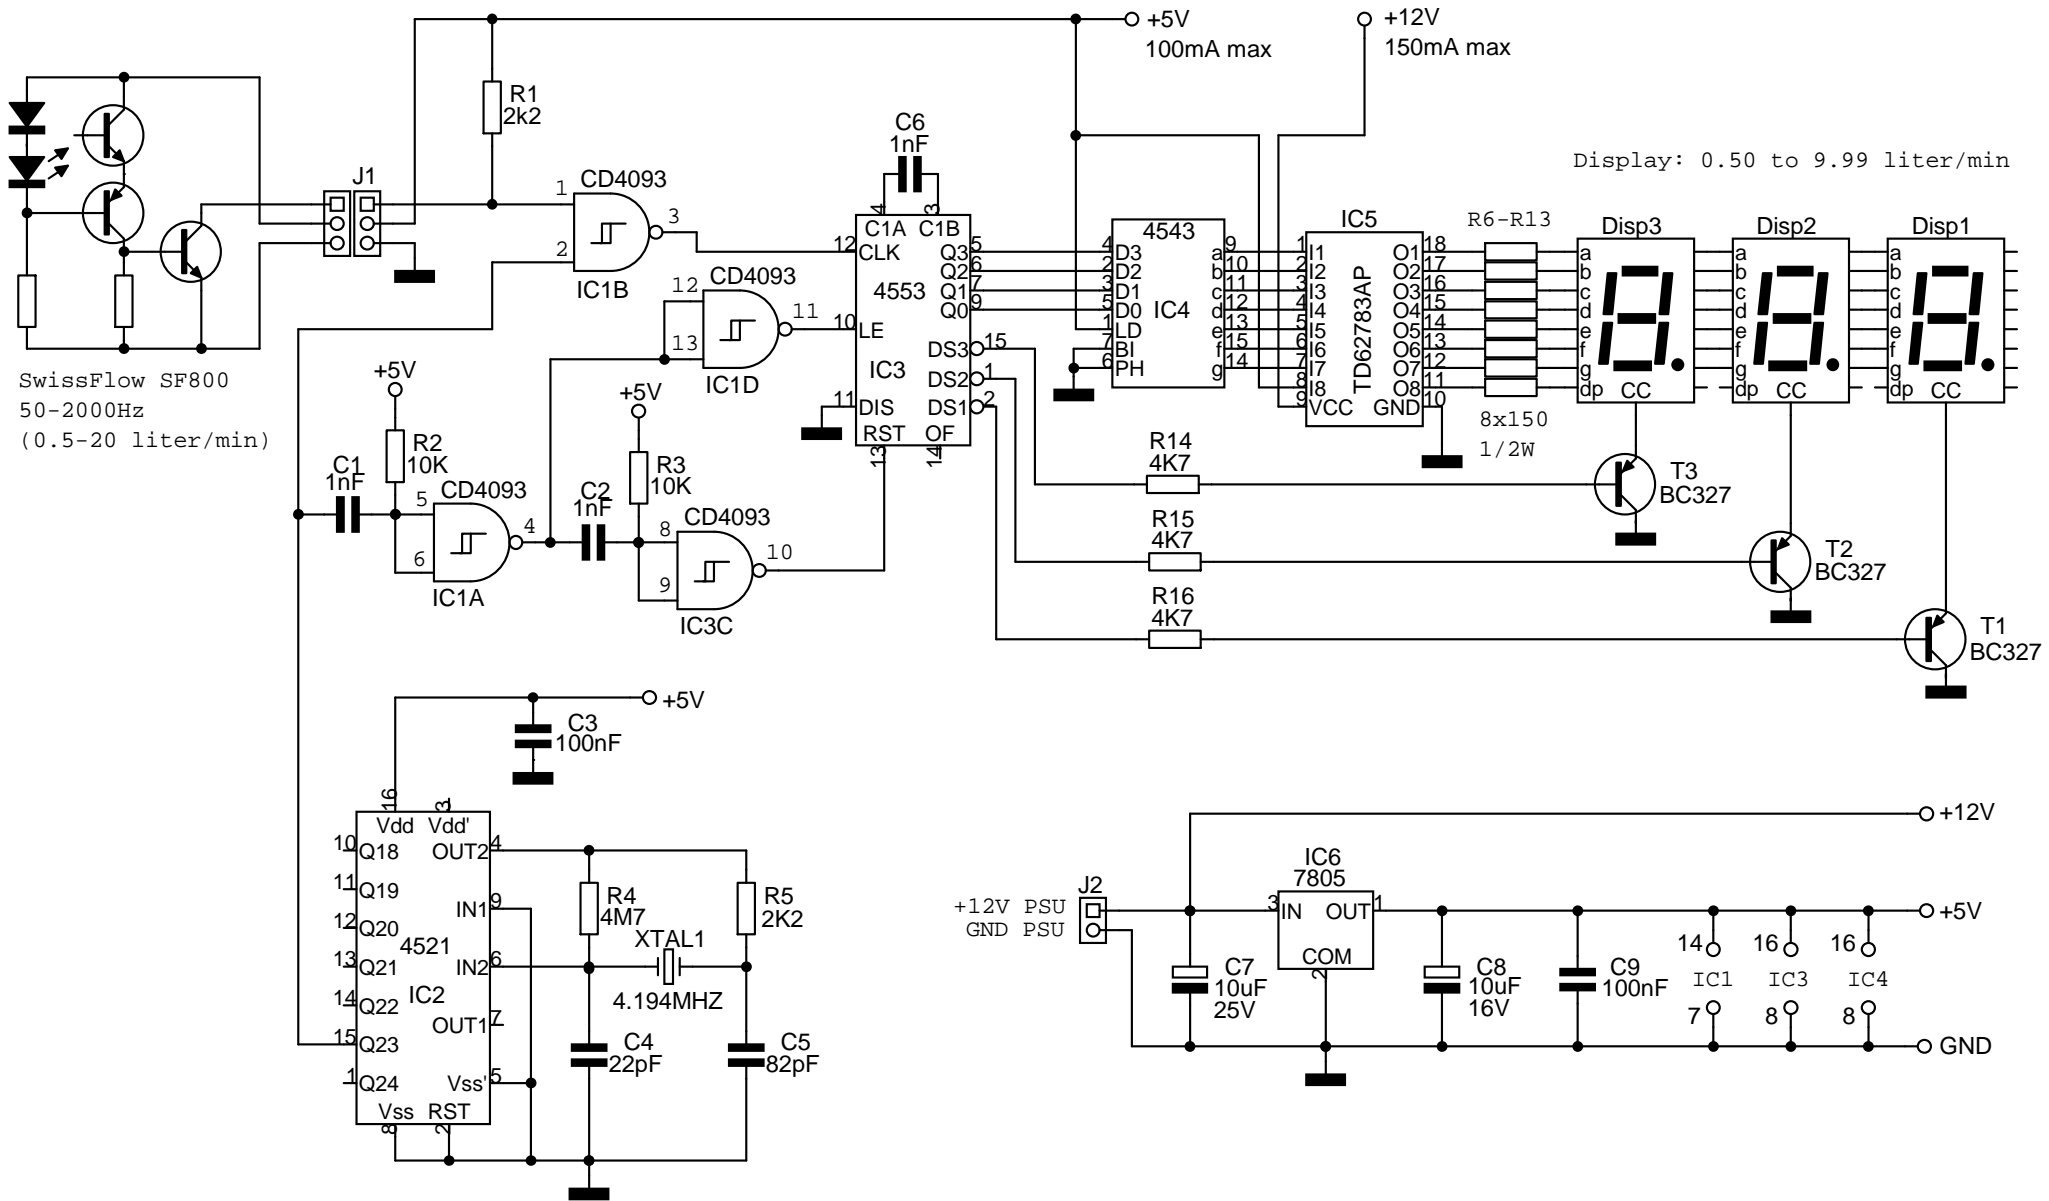

Frequencymeter 1-999Hz for SwissFlow electronic flowsensor

Display: 0.50 to 9.99 liter/min

SwissFlow SF800
50-2000Hz
(0.5-20 liter/min)